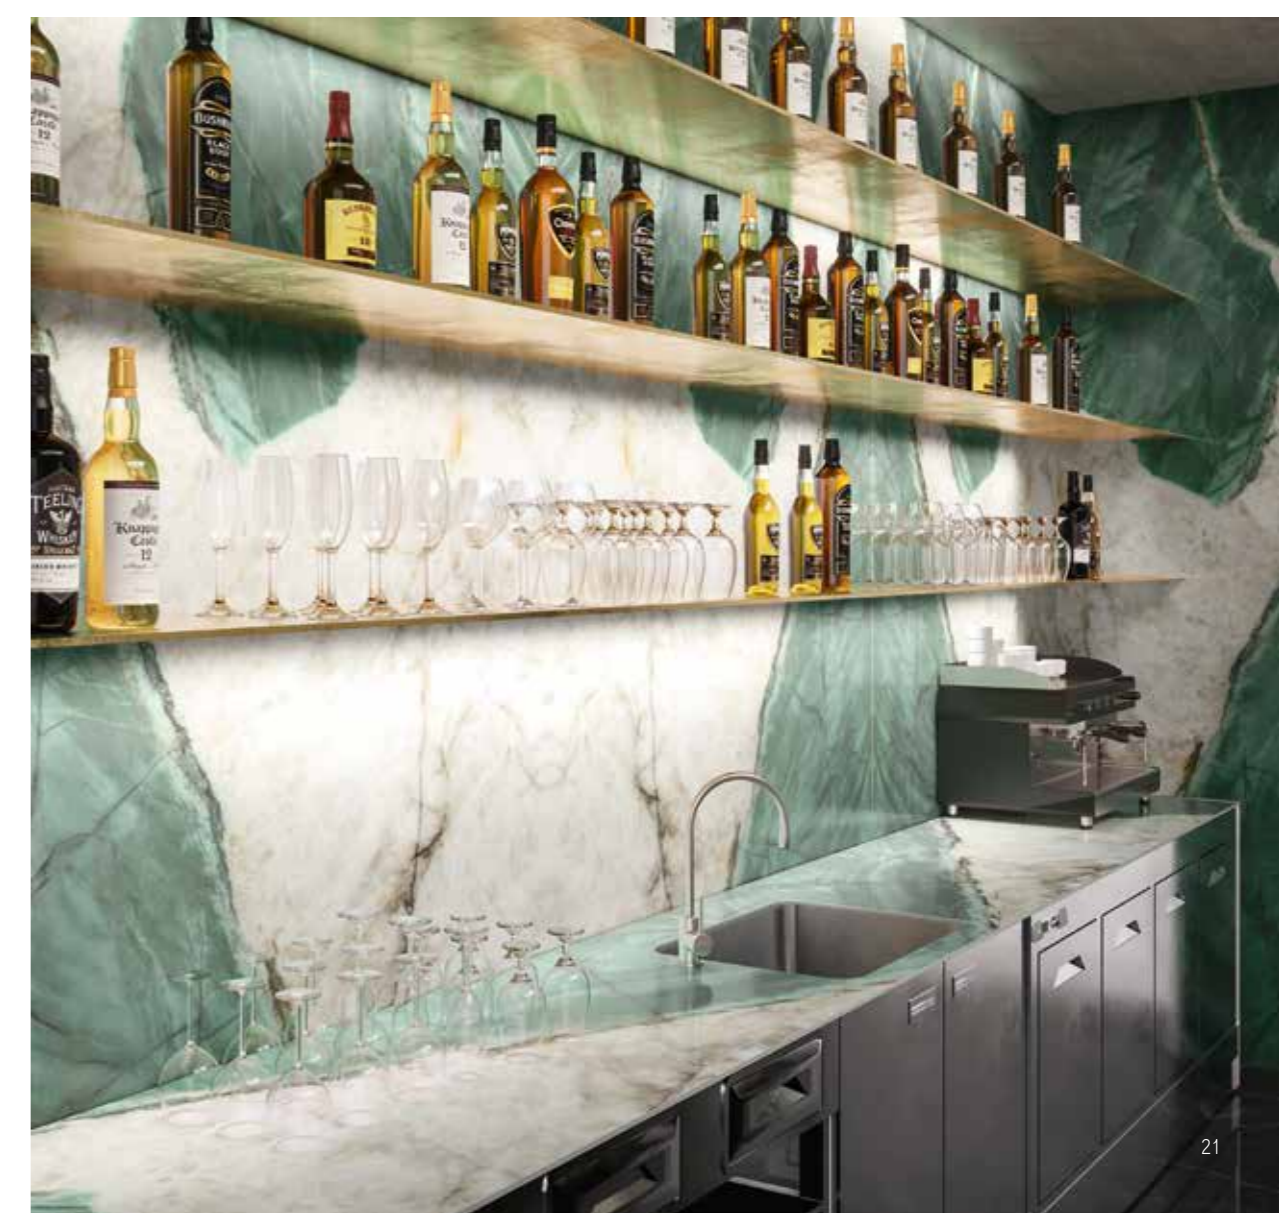

exotic wave

furniture, wall
exotic wave polished 162 x 324 cm
exotic wave bookmatch polished 162 x 324 cm