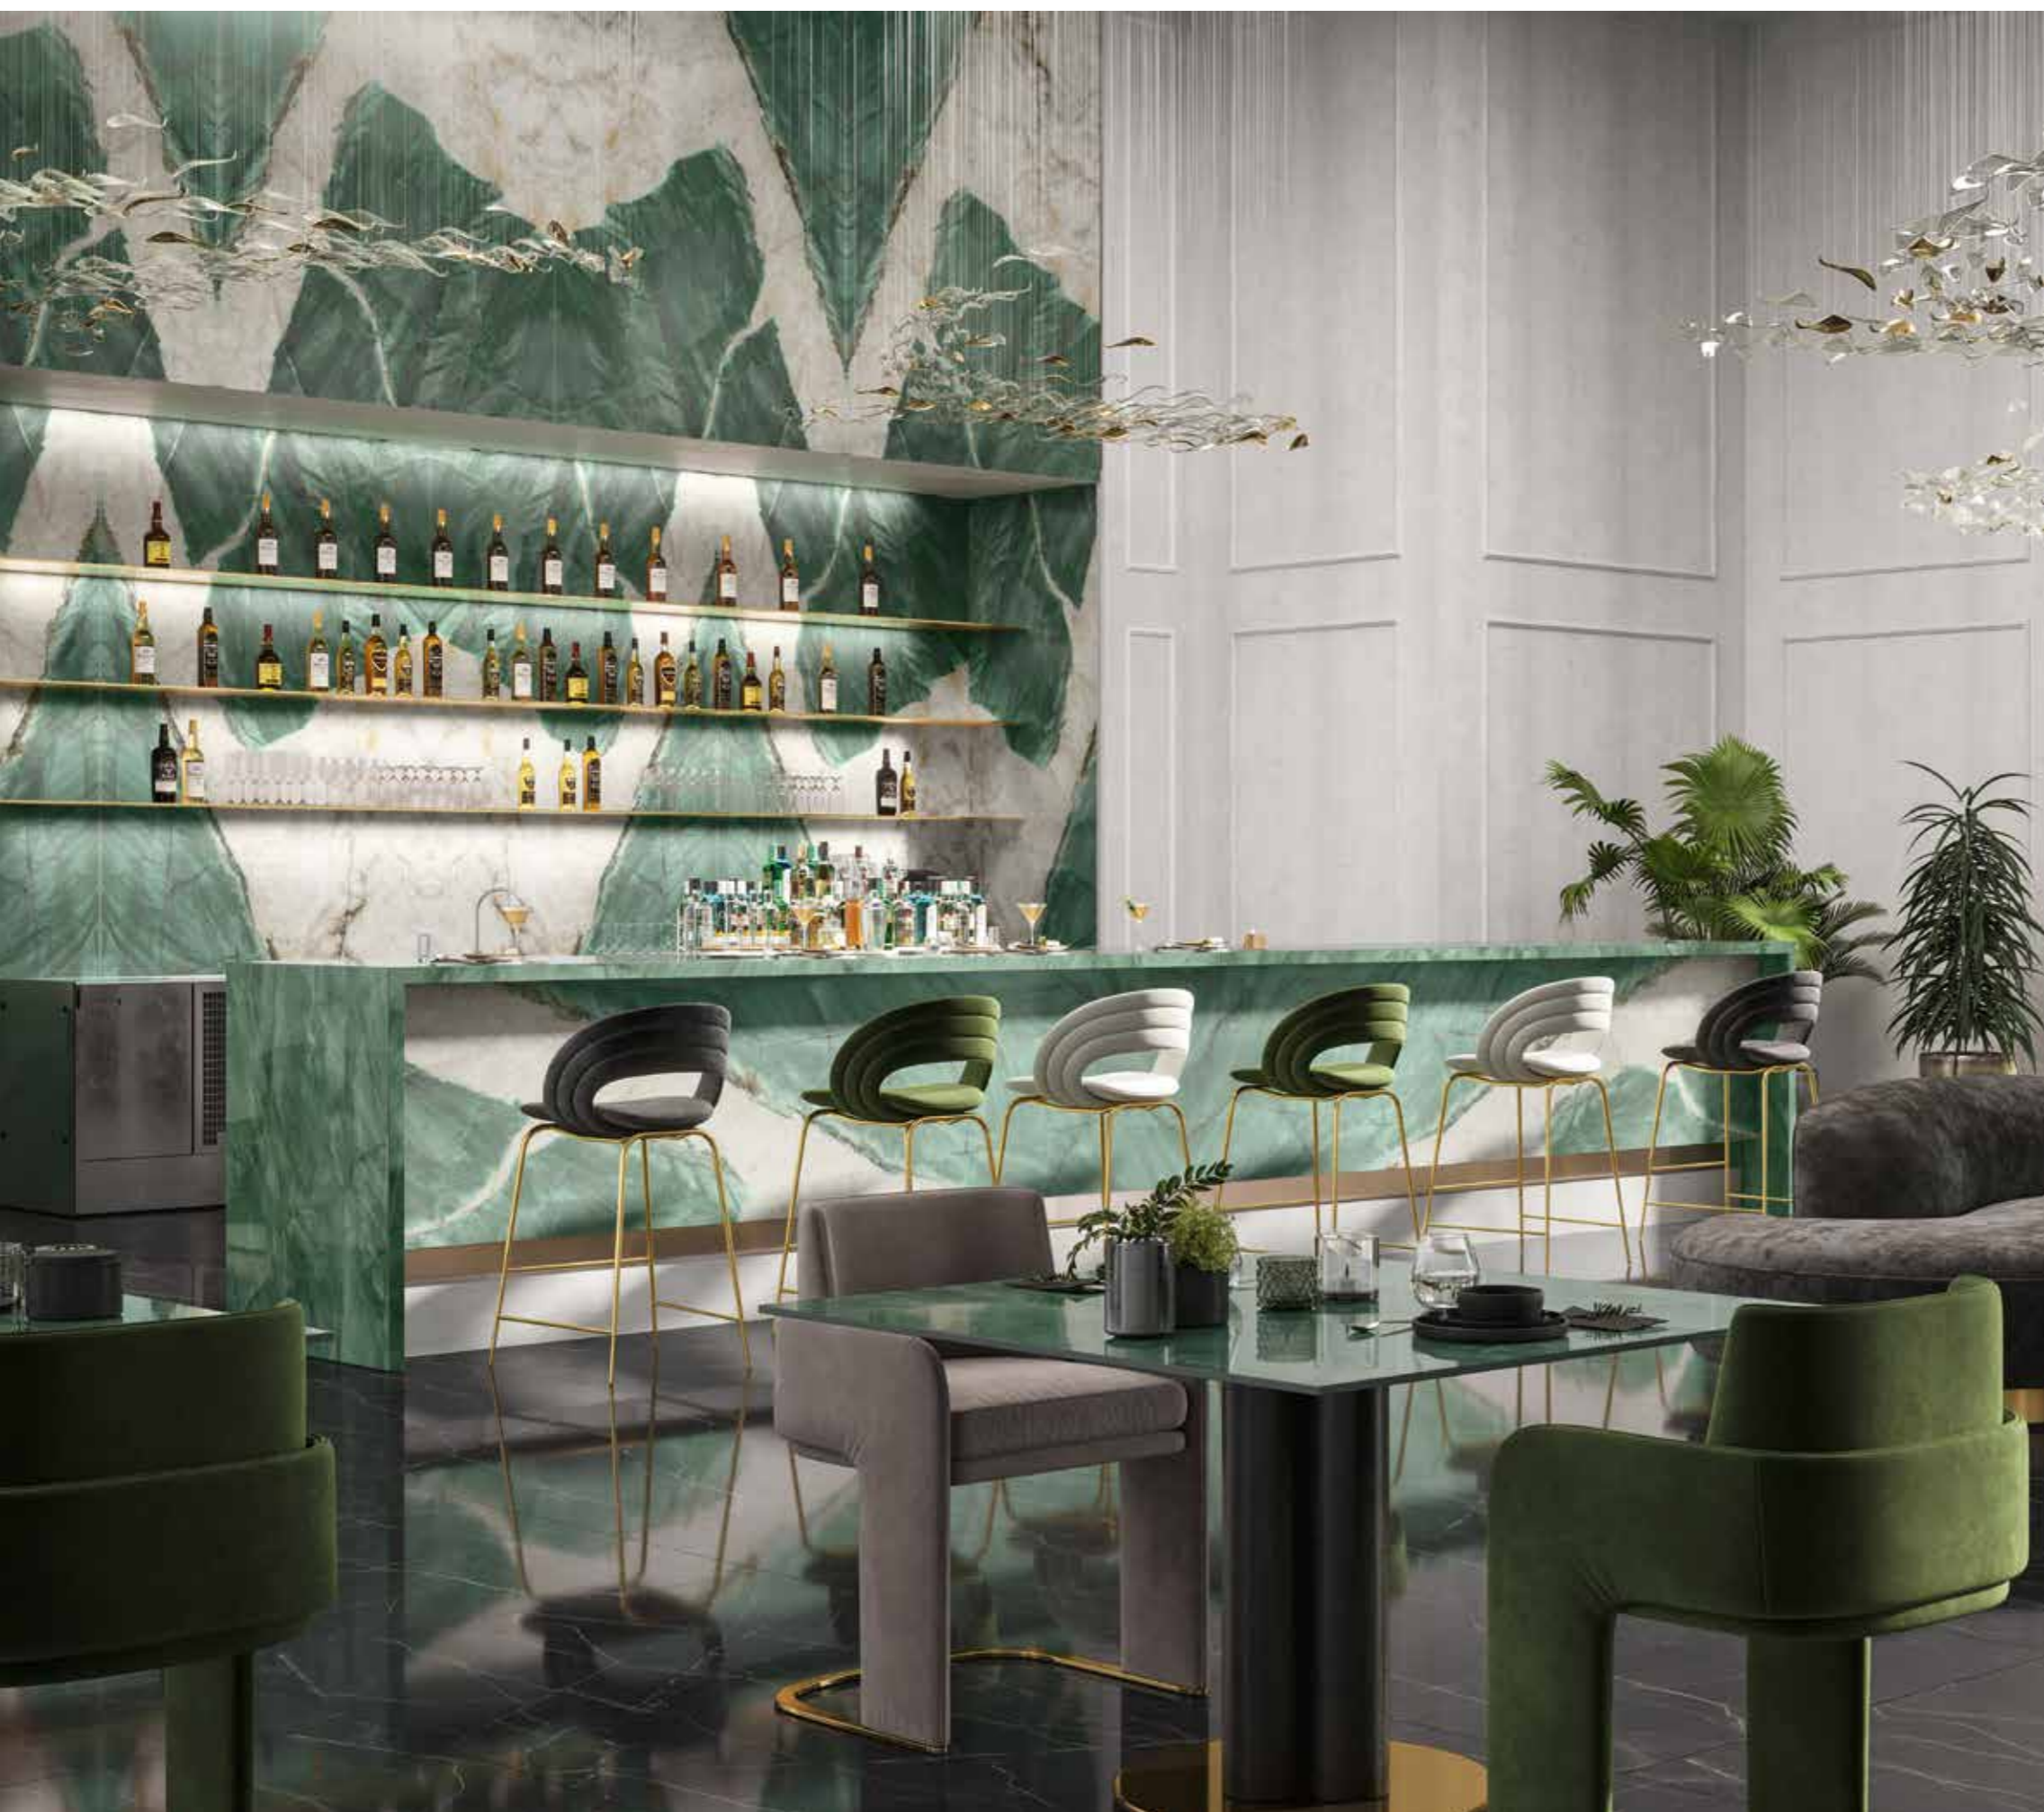

exotic wave

furniture, wall
exotic wave polished 162 x 324 cm
exotic wave bookmatch polished 162 x 324 cm